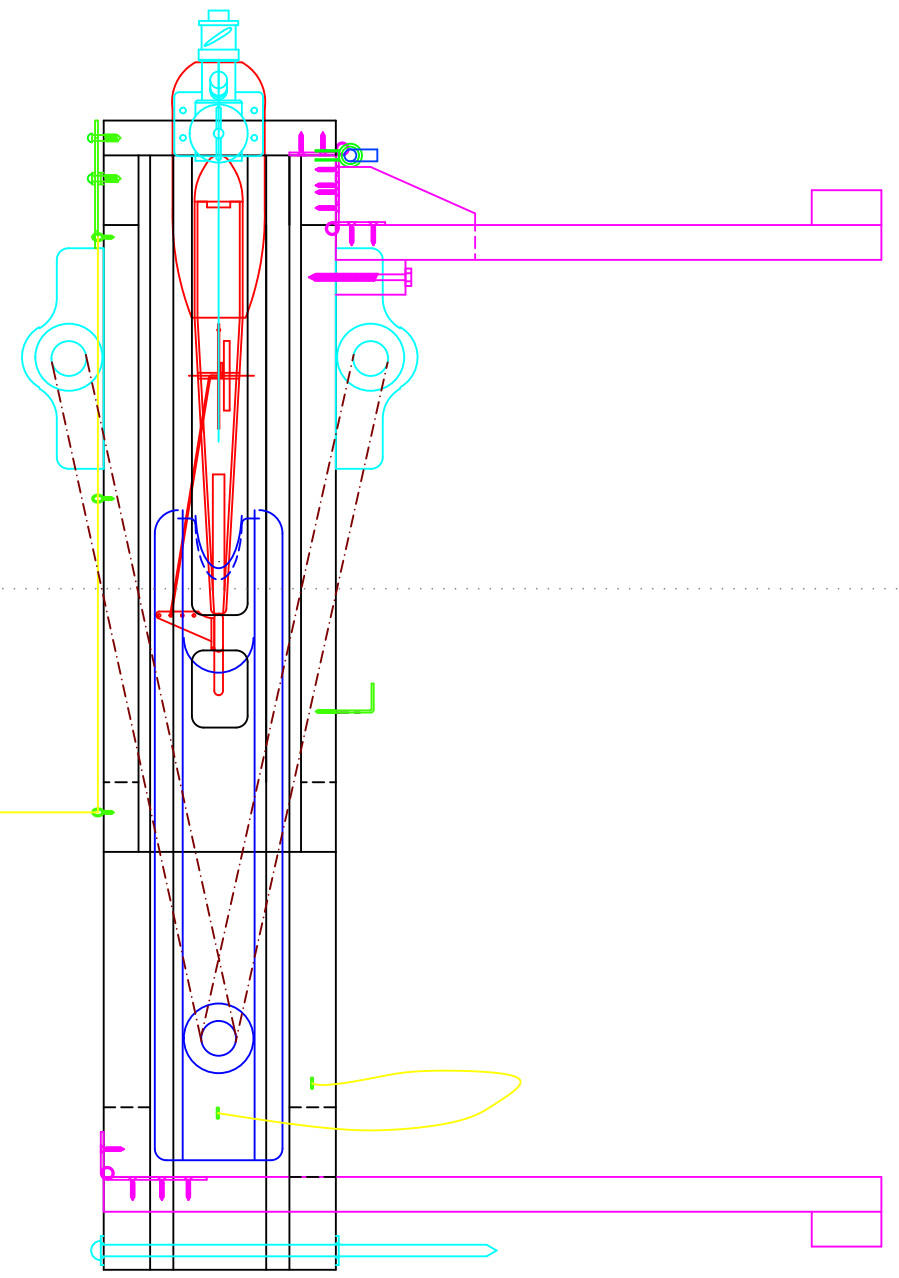

Top View

Side View

SEIGE GUN STOOGE	
Top and Side Views	
Design: Patrick Moreland	
Date: April - July 1998	
Drawn: Patrick Moreland	
Date: July 3, 1998	
Not To Scale	M-1